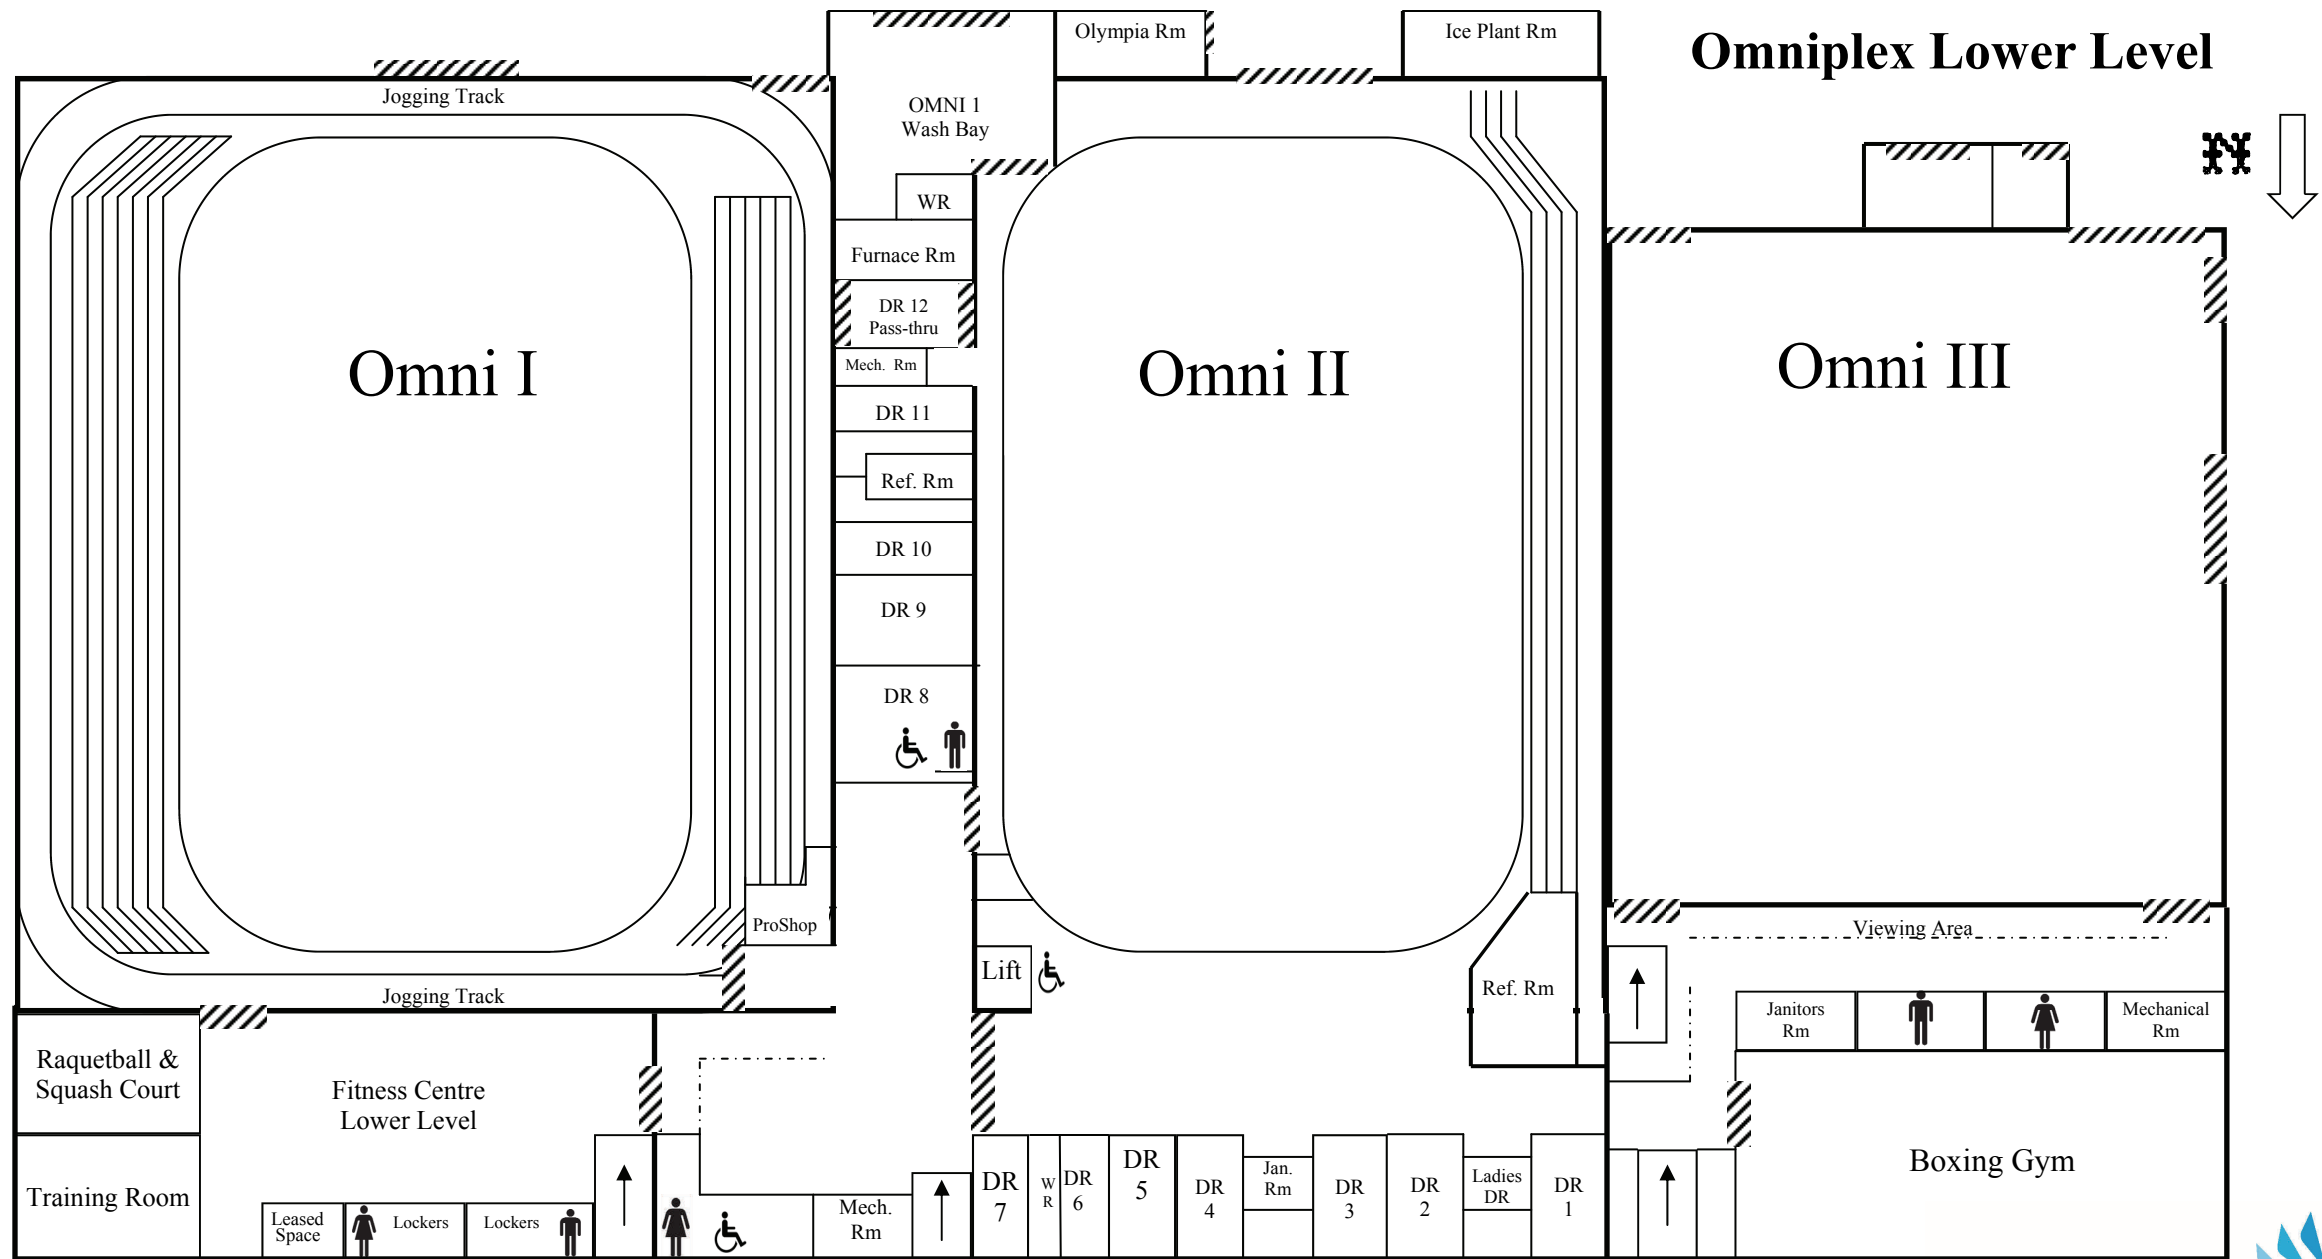

Omniplex Lower Level

//// = Access Door

← = Stairs