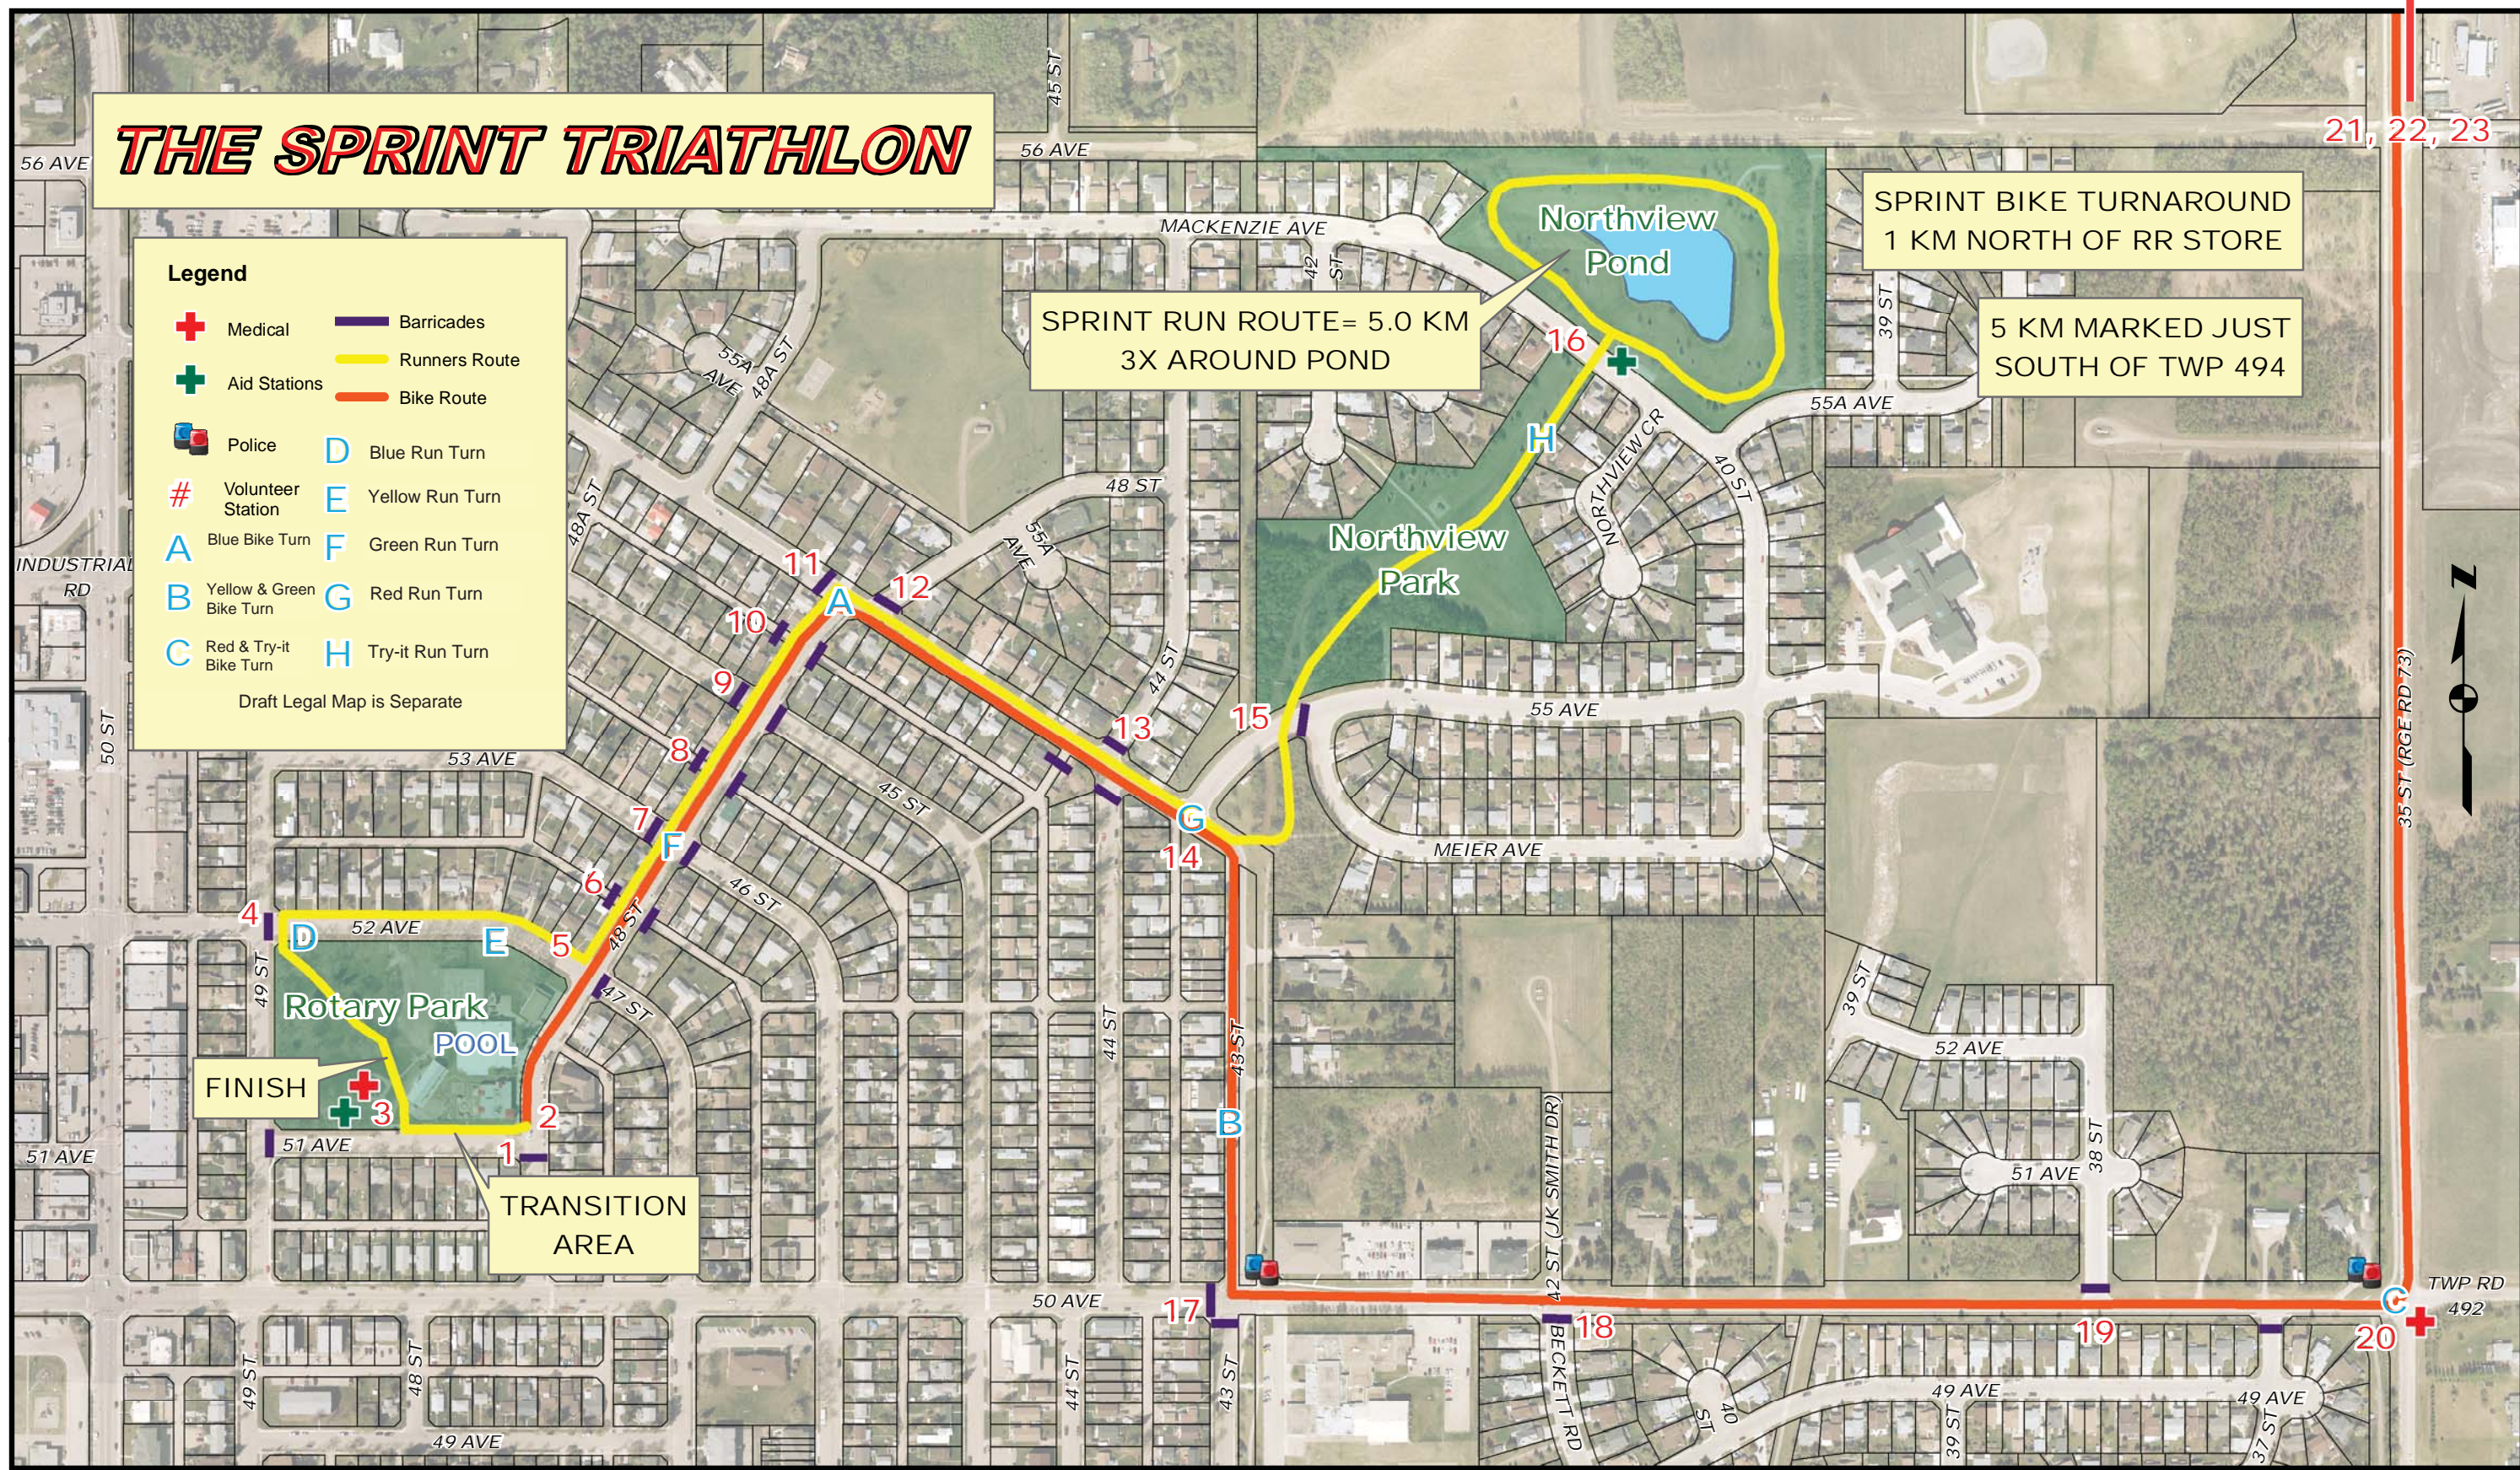

THE SPRINT TRIATHLON

Legend

- + Medical
- + Aid Stations
- Police
- # Volunteer Station
- A Blue Bike Turn
- B Yellow & Green Bike Turn
- C Red & Try-it Bike Turn
- Barricades
- Runners Route
- Bike Route
- D Blue Run Turn
- E Yellow Run Turn
- F Green Run Turn
- G Red Run Turn
- H Try-it Run Turn

Draft Legal Map is Separate

SPRINT RUN ROUTE= 5.0 KM
3X AROUND POND

SPRINT BIKE TURNAROUND
1 KM NORTH OF RR STORE

5 KM MARKED JUST
SOUTH OF TWP 494

FINISH

TRANSITION
AREA

21, 22, 23

35 ST (RGE RD 73)

TWP RD 492